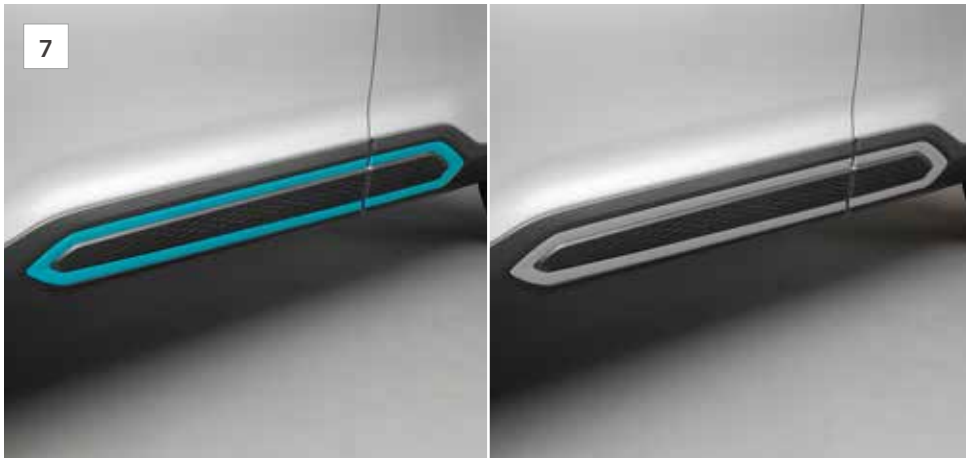

7 Door Under Garnish (Turquoise / Silver)
E5510SL100 / E5510SL120

Enhance your Forester's visual appeal with these stylish decoration elements. Available in silver and turquoise to complement your existing colour scheme.