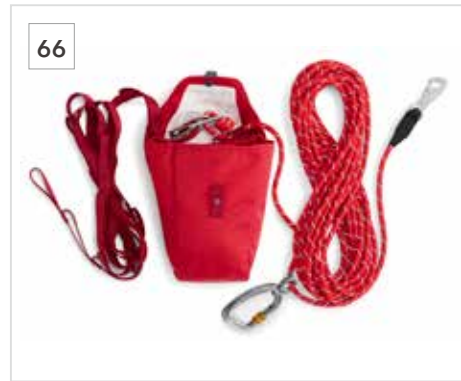

Increase your Subaru anti-theft protection with specially designed kit of 16 black nuts with Subaru logo, 4 lock nuts and one special lug wrench.

65

65 Load Up Harness
IMA1052 (SIZE)

The Load UP™ Harness is an automotive canine travel harness made with strength-rated hardware and has been successfully tested to withstand the rigours of a vehicle crash test. Attaches to existent seat belts for a universal fit.