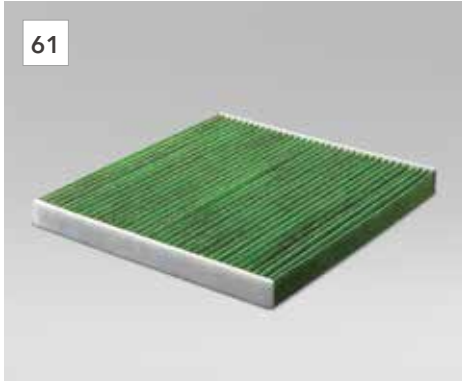

59

59 Little Joe®
SEDIYA1000

The Little Joe® air freshener with Subaru logo provides a pleasant, refreshing and long-lasting fragrance.

60

60 Microfibre Cleaning Cloth
SEFOYA1000

A premium dual-sided cloth for cleaning and polishing, ideal for touchscreens, glasses, and more. Gentle, reusable, and eco-friendly, it features the Subaru logo, sewn edges, and comes in a resealable case for lasting convenience.