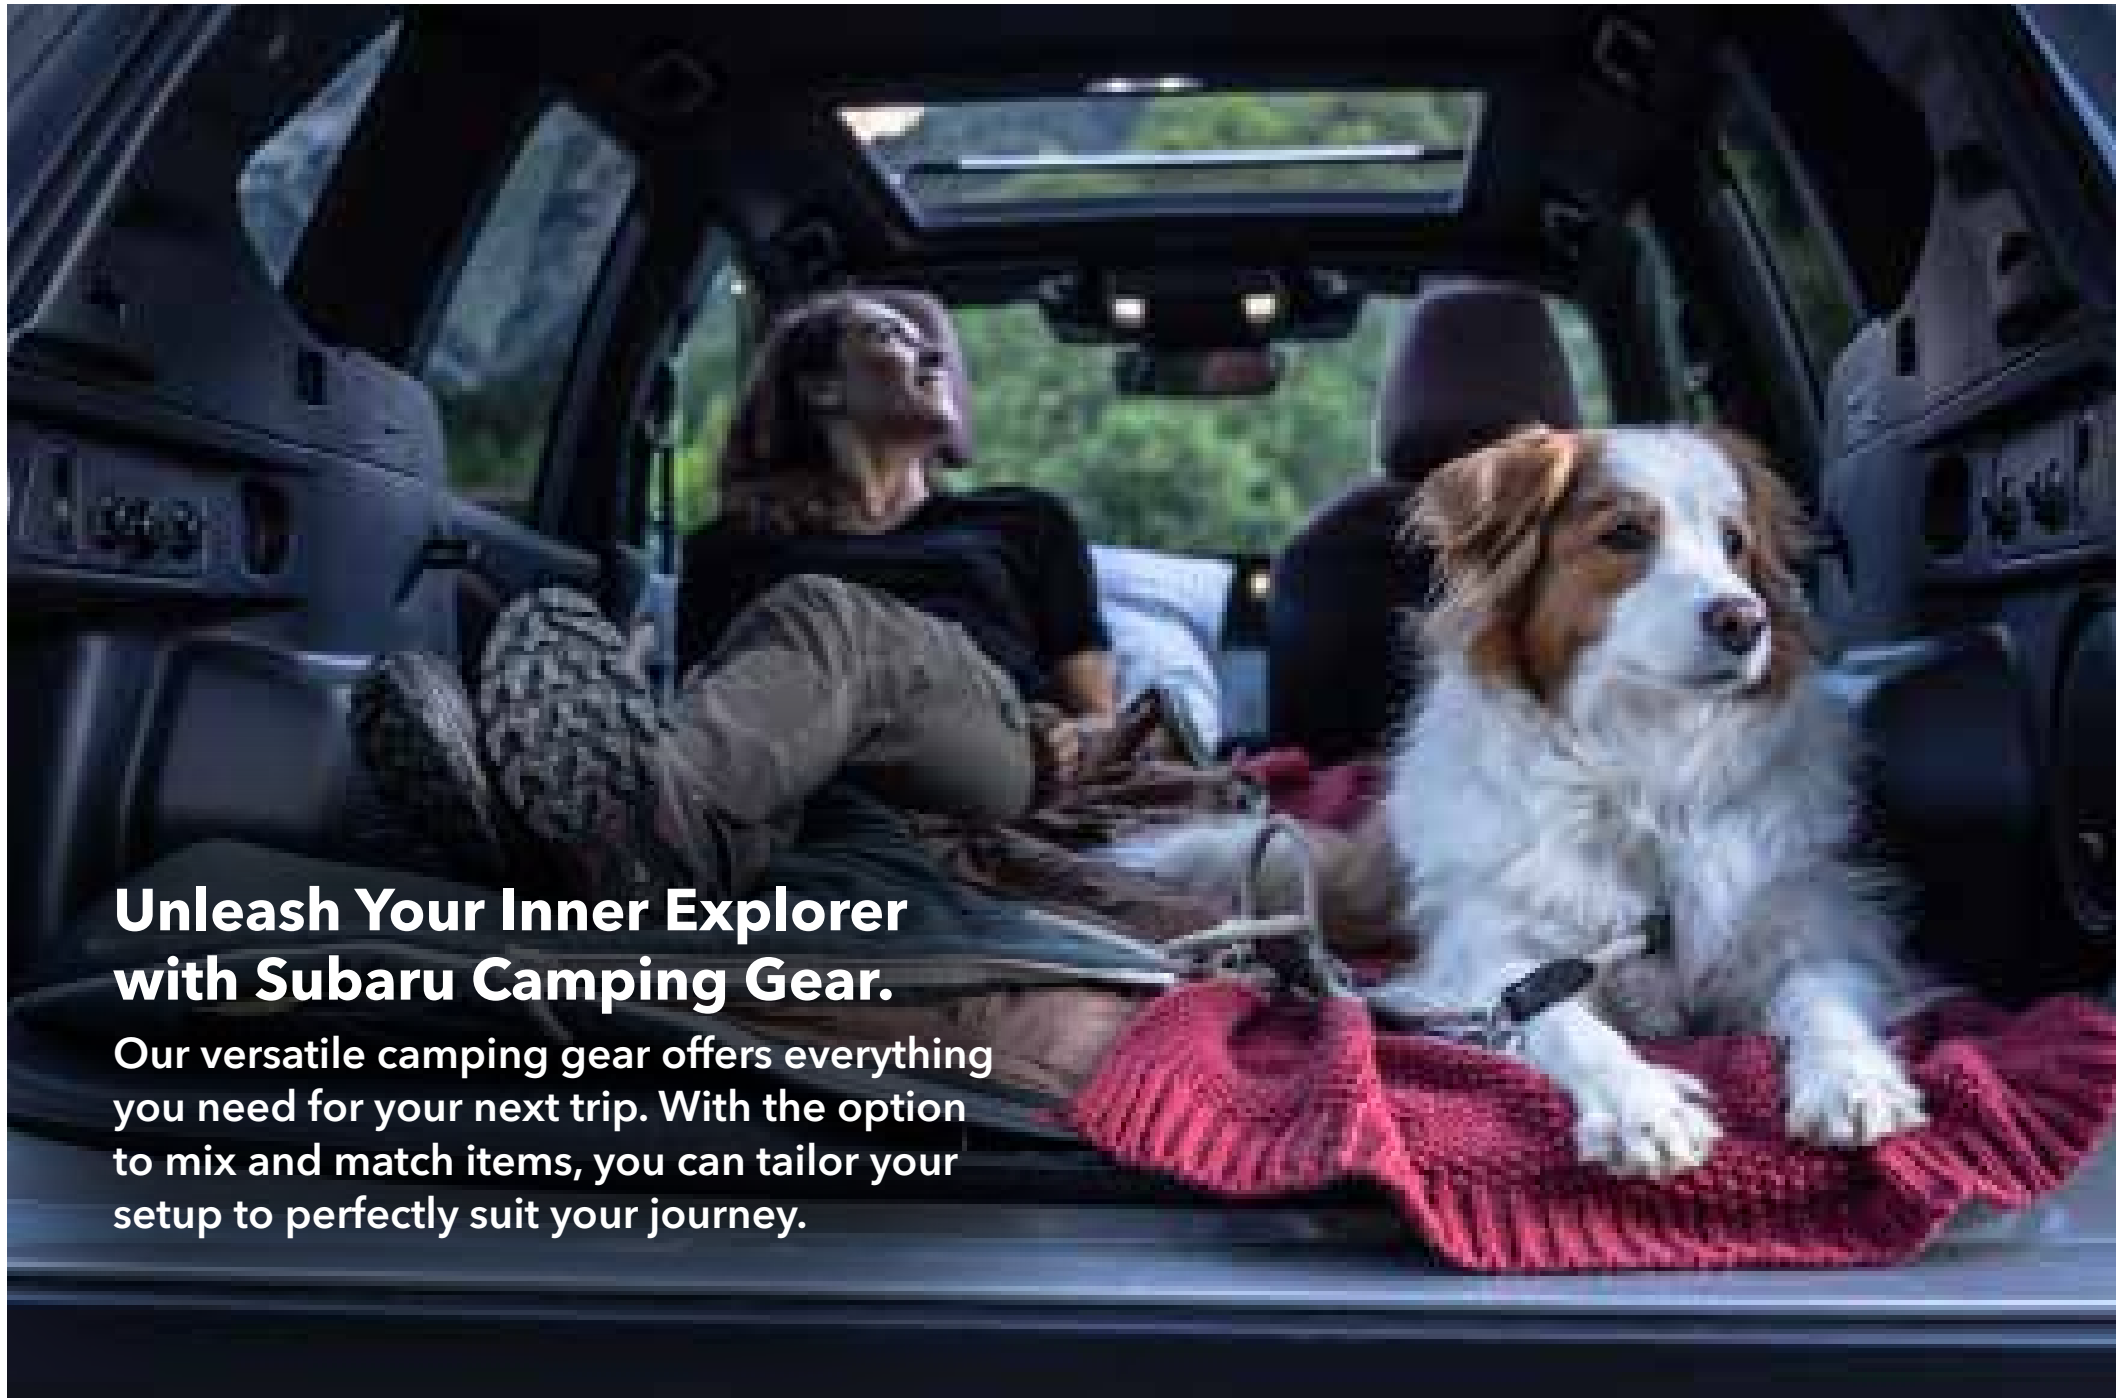

Unleash Your Inner Explorer with Subaru Camping Gear.

Our versatile camping gear offers everything you need for your next trip. With the option to mix and match items, you can tailor your setup to perfectly suit your journey.