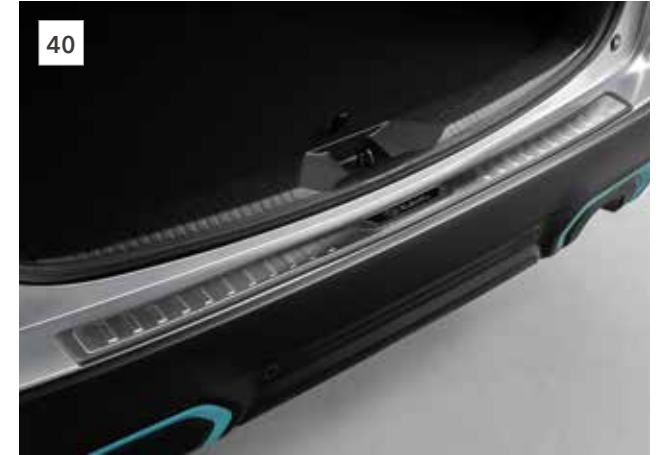

40 Cargo Step Panel (Stainless steel)
E771OSL000

Safeguard your rear bumper with our stainless steel cargo step panel. Designed for durability and ease of use, it protects from scratches when loading and unloading cargo.