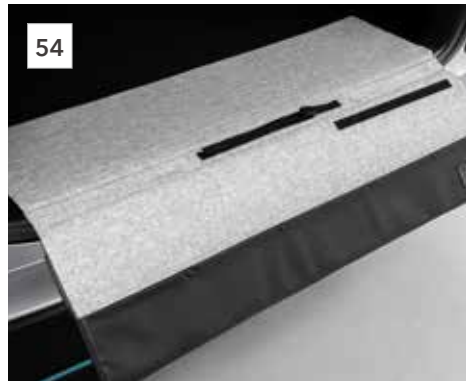

54 Cargo Bench Cushion
R0010SL000

Add comfort and convenience with our cargo bench cushion. It's foldable, easy to carry, and features a waterproof surface, making it perfect for use both in and out of your vehicle.